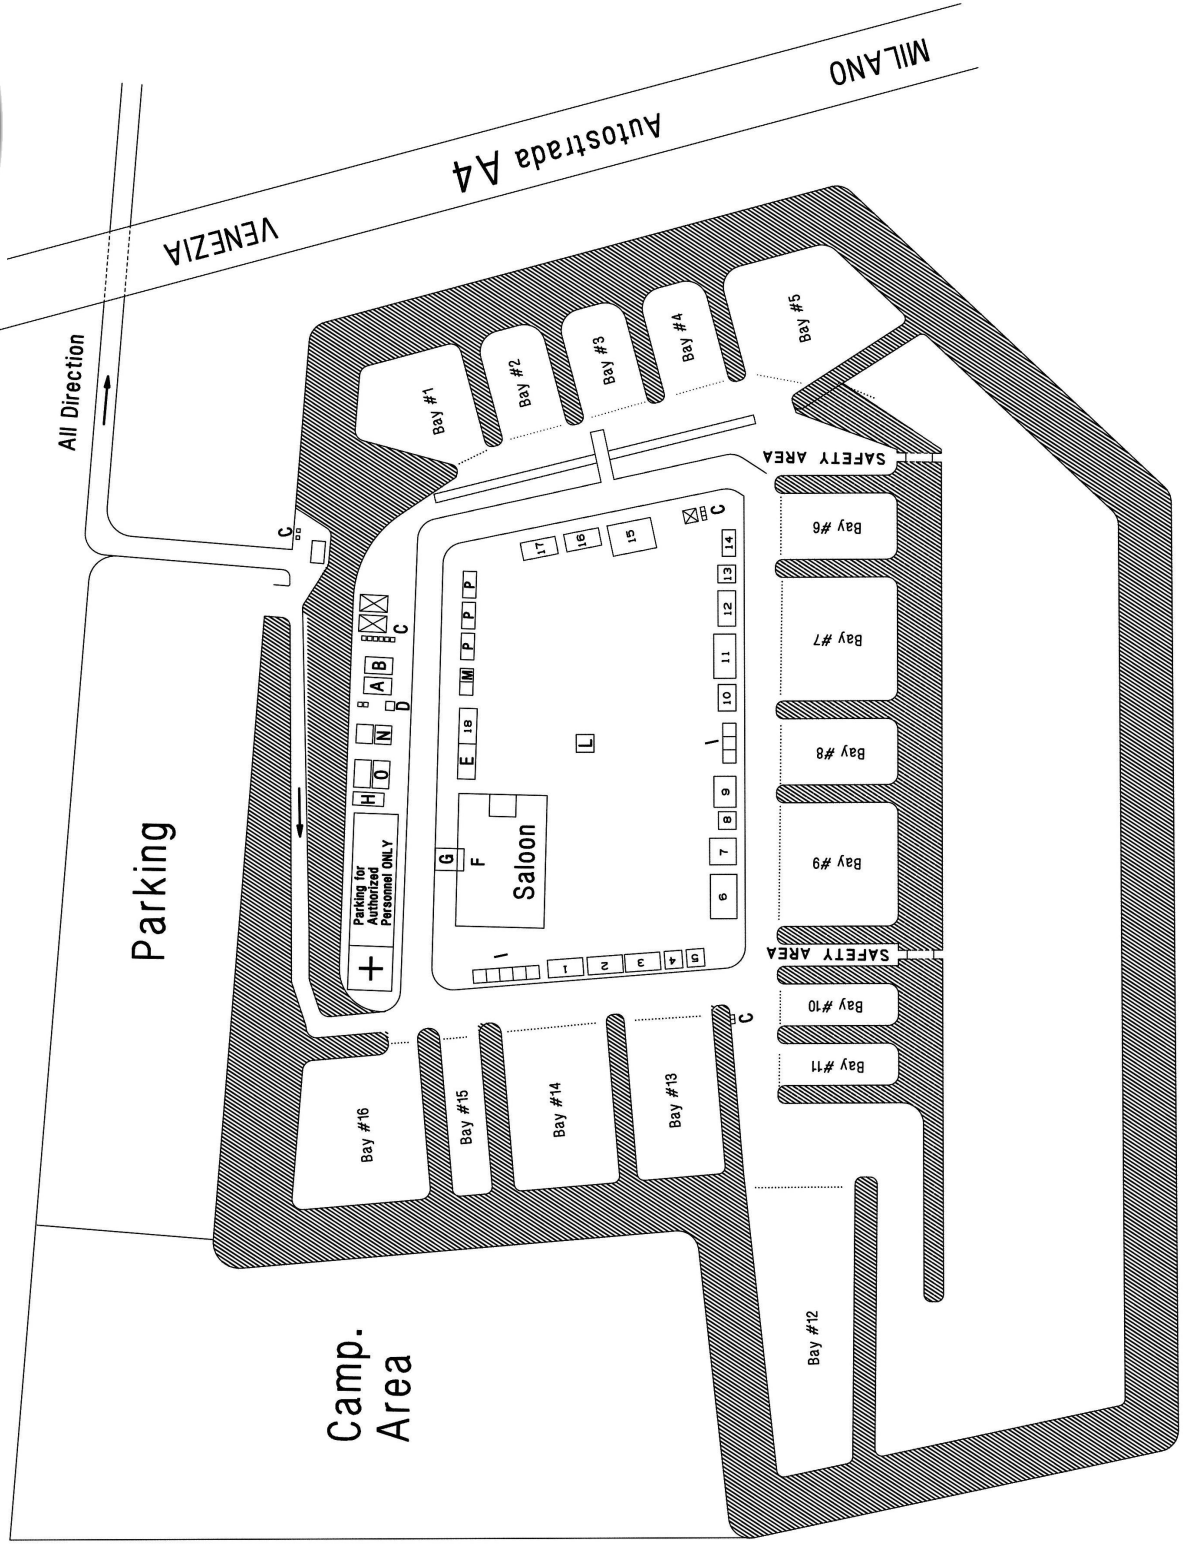

SASS - EUROPEAN End of Trail 2008 MATCH

August 12-17 2008

LEGEND	
A	Showers
B	Showers
C	Toilette
D	Toilette H
E	Reception
F	Saloon
G	Food
H	Generator
I	Covered Area
L	Light
M	Dressing Room
N	Scoring Office
O	Gun Cart Rental
P	Authorized Parking
+	Ambulance